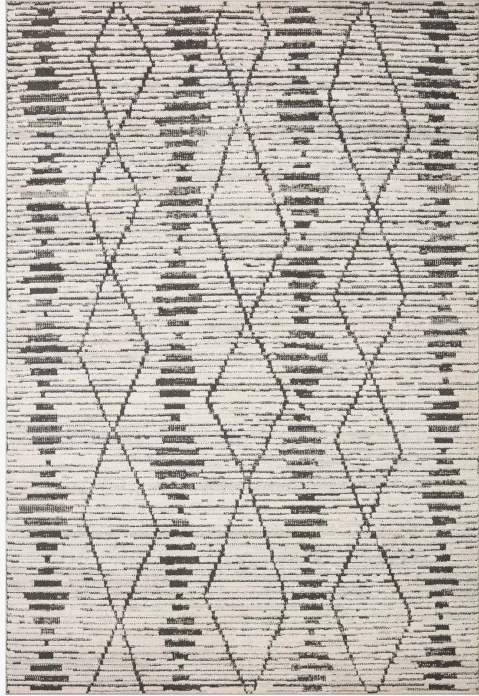

Email: customerservice@loloirugs.com

Phone: 972-585-5703

Kamala Collection

KAM-02 Charcoal / Dove

Loloi II

Power Loomed
100% Polyester Pile
Made in Turkey

DETAILS

Pile Height: 0.25"
Backing: Jute Mesh

SIZE

18" x 18" Sample

2'-3" x 3'-10"

2'-7" x 8'-0"

4'-0" x 6'-0"

2'-7" x 10'-0"

2'-7" x 12'-0"

5'-3" x 7'-9"

6'-7" x 9'-6"

7'-10" x 10'

9'-2" x 13'

11'-2" x 15'-7"