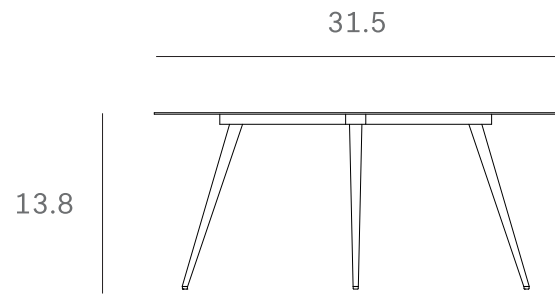

*Ethnicraft*

25897 - Luna coffee table - lava - black - Dimensions (cm)

*Ethnicraft*

25897 - Luna coffee table - lava - black - Dimensions (inches)

Ethnicraft

25907 - Texture Luna coffee table lava black - Dimensions (cm)

Ethnicraft

25907 - Texture Luna coffee table lava black - Dimensions (inches)

*Ethnicraft*

25908 - Texture Luna coffee table lava linear black - Dimensions (cm)

*Ethnicraft*

25908 - Texture Luna coffee table lava linear black - Dimensions (inches)