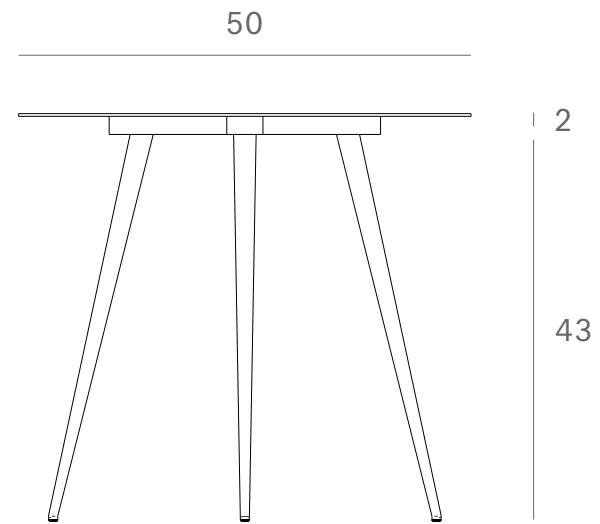

*Ethnicraft*

25897 - Luna coffee table - lava - black - Dimensions (cm)

*Ethnicraft*

25897 - Luna coffee table - lava - black - Dimensions (inches)

Ethnicraft

25907 - Texture Luna coffee table lava black - Dimensions (cm)

Ethnicraft

25907 - Texture Luna coffee table lava black - Dimensions (inches)

*Ethnicraft*

25908 - Texture Luna coffee table lava linear black - Dimensions (cm)

*Ethnicraft*

25908 - Texture Luna coffee table lava linear black - Dimensions (inches)