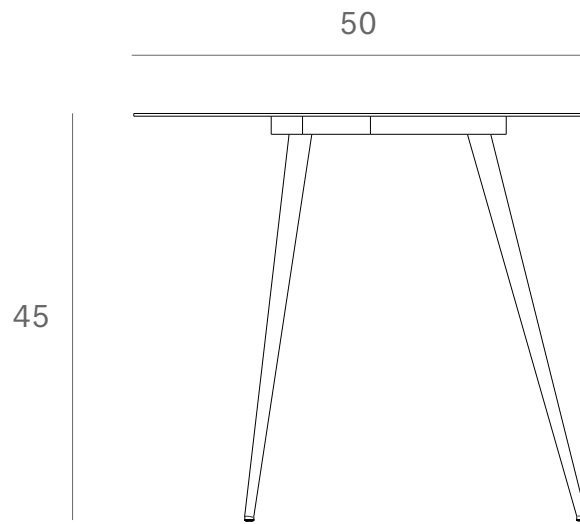

*Ethnicraft*

25897 - Luna coffee table - lava - black - Dimensions (cm)

*Ethnicraft*

25897 - Luna coffee table - lava - black - Dimensions (inches)

Ethnicraft

25907 - Texture Luna coffee table lava black - Dimensions (cm)

Ethnicraft

25907 - Texture Luna coffee table lava black - Dimensions (inches)

*Ethnicraft*

25908 - Texture Luna coffee table lava linear black - Dimensions (cm)

*Ethnicraft*

25908 - Texture Luna coffee table lava linear black - Dimensions (inches)