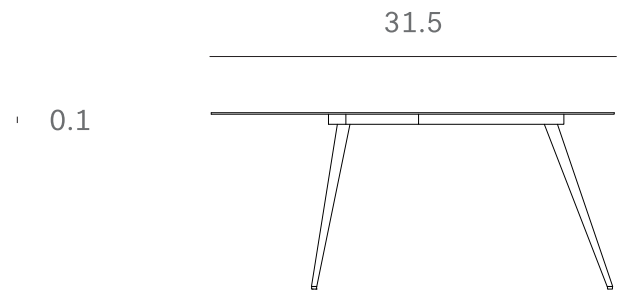

*Ethnicraft*

25897 - Luna coffee table - lava - black - Dimensions (cm)

*Ethnicraft*

25897 - Luna coffee table - lava - black - Dimensions (inches)

Ethnicraft

25907 - Texture Luna coffee table lava black - Dimensions (cm)

Ethnicraft

25907 - Texture Luna coffee table lava black - Dimensions (inches)

*Ethnicraft*

25908 - Texture Luna coffee table lava linear black - Dimensions (cm)

*Ethnicraft*

25908 - Texture Luna coffee table lava linear black - Dimensions (inches)