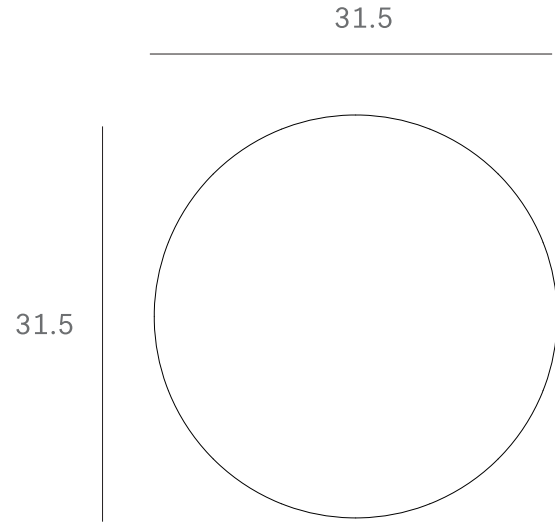

*Ethnicraft*

25897 - Luna coffee table - lava - black - Dimensions (cm)

*Ethnicraft*

25897 - Luna coffee table - lava - black - Dimensions (inches)

Ethnicraft

25907 - Texture Luna coffee table lava black - Dimensions (cm)

Ethnicraft

25907 - Texture Luna coffee table lava black - Dimensions (inches)

*Ethnicraft*

25908 - Texture Luna coffee table lava linear black - Dimensions (cm)

*Ethnicraft*

25908 - Texture Luna coffee table lava linear black - Dimensions (inches)