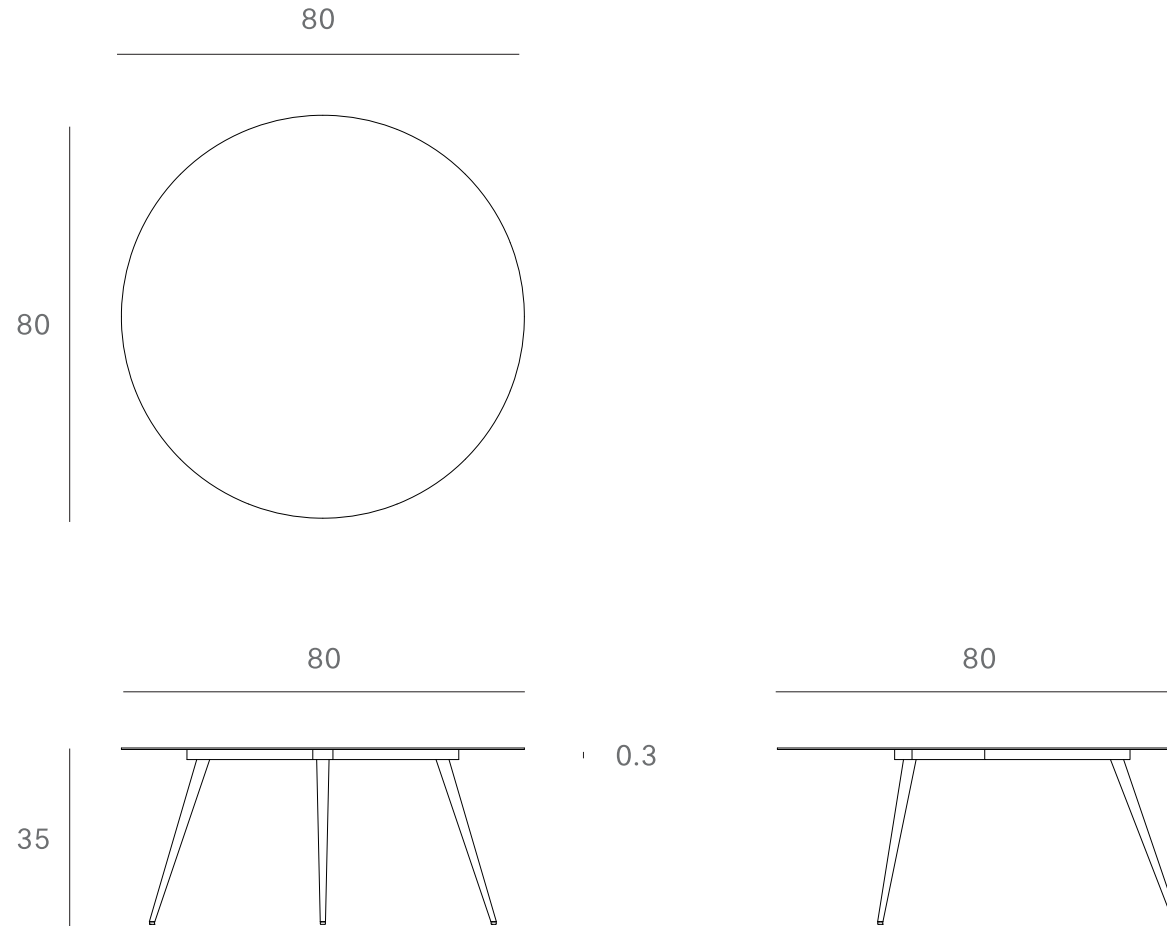

*Ethnicraft*

25897 - Luna coffee table - lava - black - Dimensions (cm)

*Ethnicraft*

25897 - Luna coffee table - lava - black - Dimensions (inches)

Ethnicraft

25907 - Texture Luna coffee table lava black - Dimensions (cm)

Ethnicraft

25907 - Texture Luna coffee table lava black - Dimensions (inches)

*Ethnicraft*

25908 - Texture Luna coffee table lava linear black - Dimensions (cm)

*Ethnicraft*

25908 - Texture Luna coffee table lava linear black - Dimensions (inches)