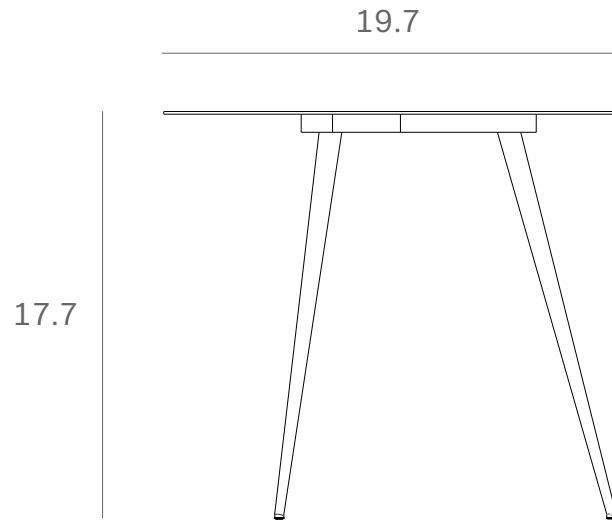

*Ethnicraft*

25897 - Luna coffee table - lava - black - Dimensions (cm)

*Ethnicraft*

25897 - Luna coffee table - lava - black - Dimensions (inches)

Ethnicraft

25907 - Texture Luna coffee table lava black - Dimensions (cm)

Ethnicraft

25907 - Texture Luna coffee table lava black - Dimensions (inches)

*Ethnicraft*

25908 - Texture Luna coffee table lava linear black - Dimensions (cm)

*Ethnicraft*

25908 - Texture Luna coffee table lava linear black - Dimensions (inches)