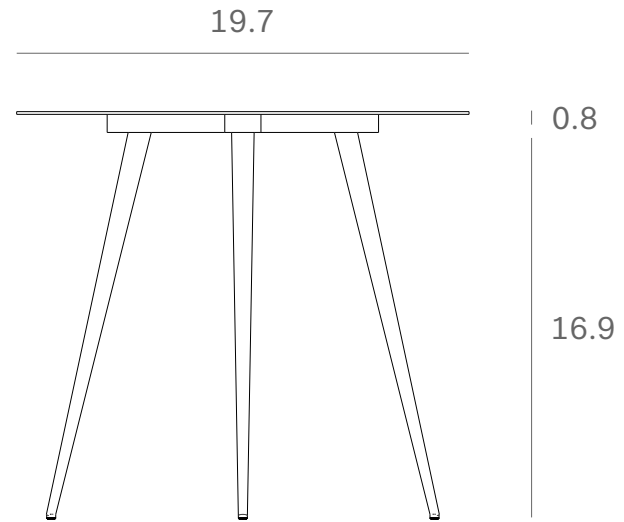

*Ethnicraft*

25897 - Luna coffee table - lava - black - Dimensions (cm)

*Ethnicraft*

25897 - Luna coffee table - lava - black - Dimensions (inches)

Ethnicraft

25907 - Texture Luna coffee table lava black - Dimensions (cm)

Ethnicraft

25907 - Texture Luna coffee table lava black - Dimensions (inches)

*Ethnicraft*

25908 - Texture Luna coffee table lava linear black - Dimensions (cm)

*Ethnicraft*

25908 - Texture Luna coffee table lava linear black - Dimensions (inches)