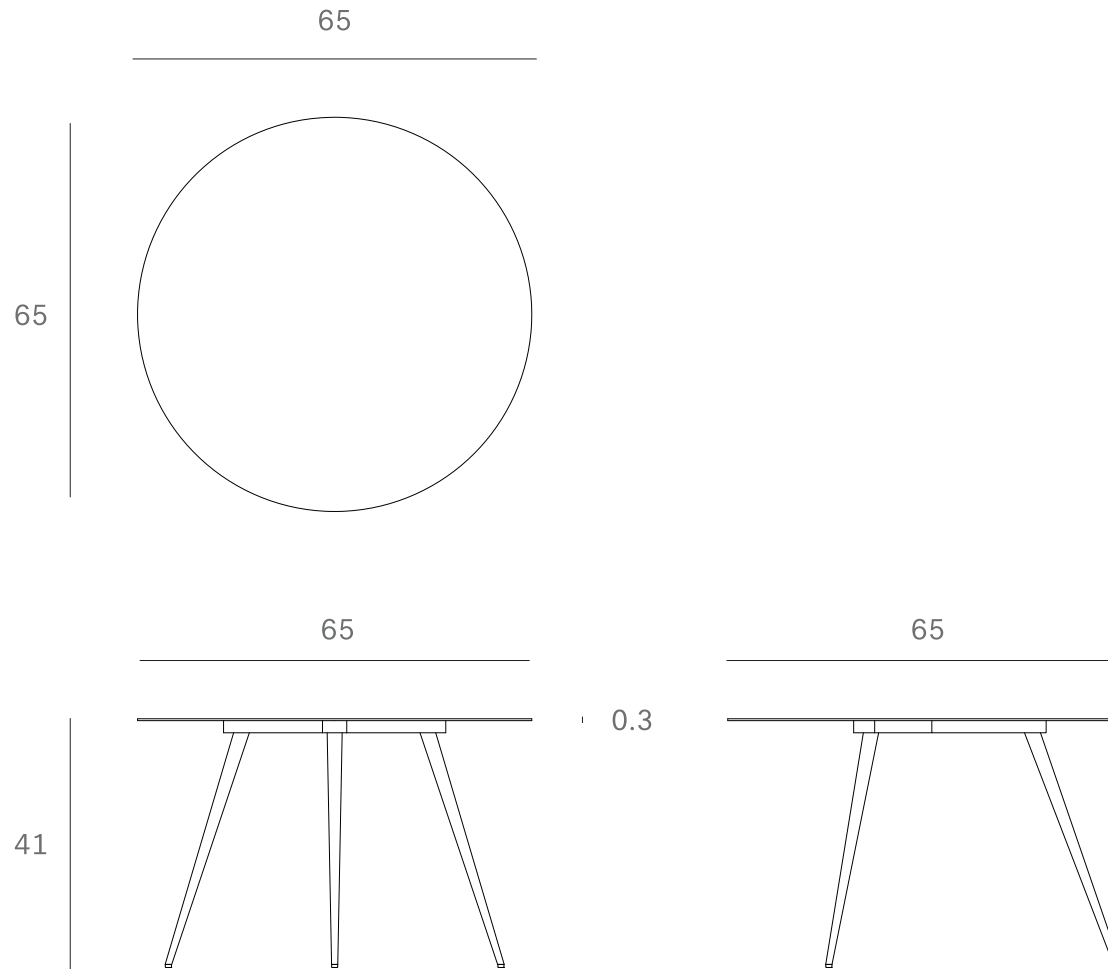

*Ethnicraft*

25897 - Luna coffee table - lava - black - Dimensions (cm)

*Ethnicraft*

25897 - Luna coffee table - lava - black - Dimensions (inches)

Ethnicraft

25907 - Texture Luna coffee table lava black - Dimensions (cm)

Ethnicraft

25907 - Texture Luna coffee table lava black - Dimensions (inches)

*Ethnicraft*

25908 - Texture Luna coffee table lava linear black - Dimensions (cm)

*Ethnicraft*

25908 - Texture Luna coffee table lava linear black - Dimensions (inches)