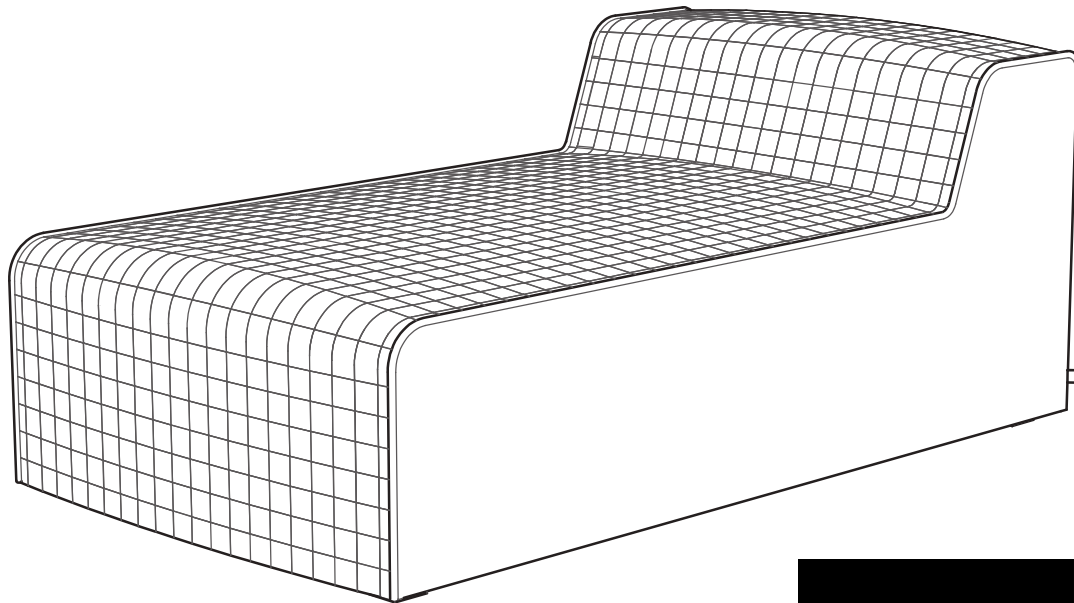

Nexus Armless + Chaise

To help maintain the appearance of the Nexus Armless and Chaise fabric it should be vacuumed periodically, and kept out of direct sunlight to prevent fading. Blot spills immediately with a clean, absorbent white cloth.

Gus*

**Modern
furniture
made
simple.**