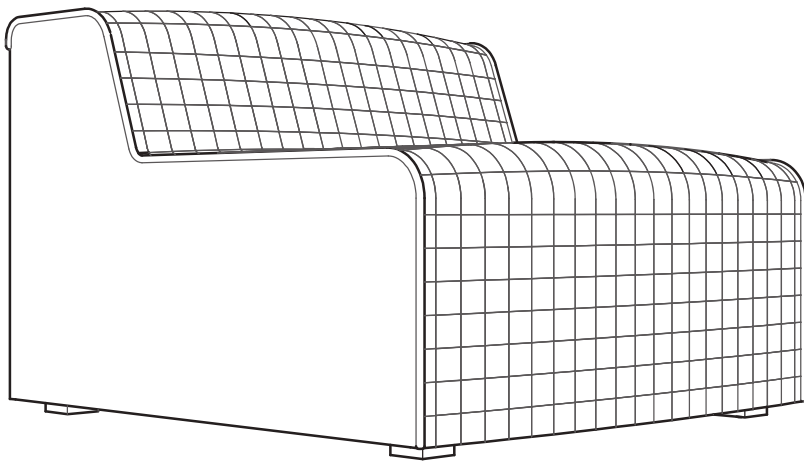

Nexus Armless + Chaise

To help maintain the appearance of the Nexus Armless and Chaise fabric it should be vacuumed periodically, and kept out of direct sunlight to prevent fading. Blot spills immediately with a clean, absorbent white cloth.

Gus*

**Modern
furniture
made
simple.**