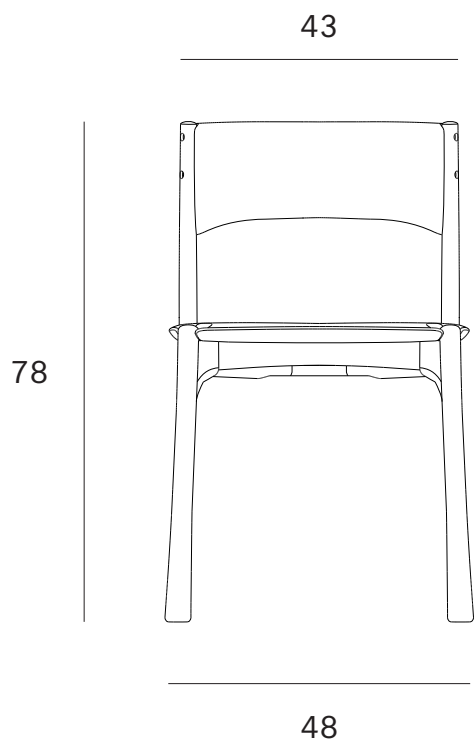

*Ethnicraft*

PI Dining chair - Dimensions (cm)

*Ethnicraft*

PI Dining chair - Dimensions (inches)