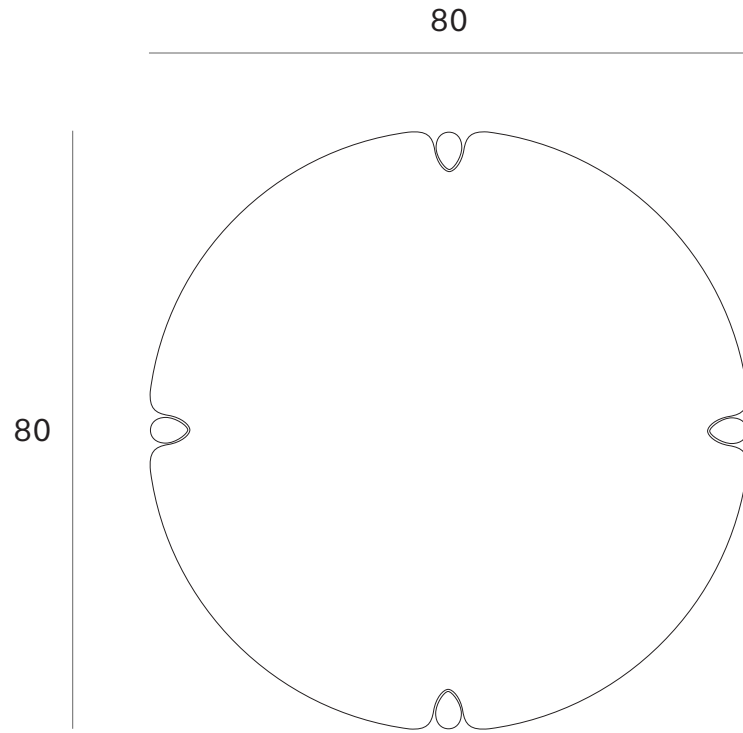

PI coffee table - Dimensions (inches)

35

3

3

3

2
3.5
8
3.5
18

3

80

3

3

2
3.5
11
3.5
15