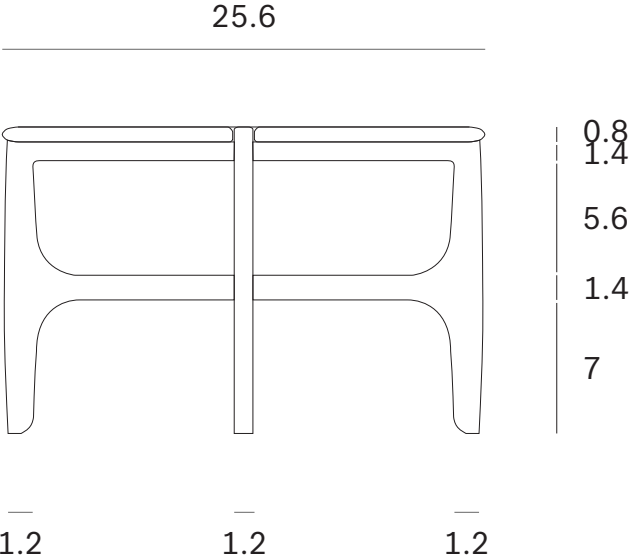

PI coffee table - Dimensions (inches)

35

3

3

3

2
3.5
8
3.5
18

3

80

3

3

2
3.5
11
3.5
15