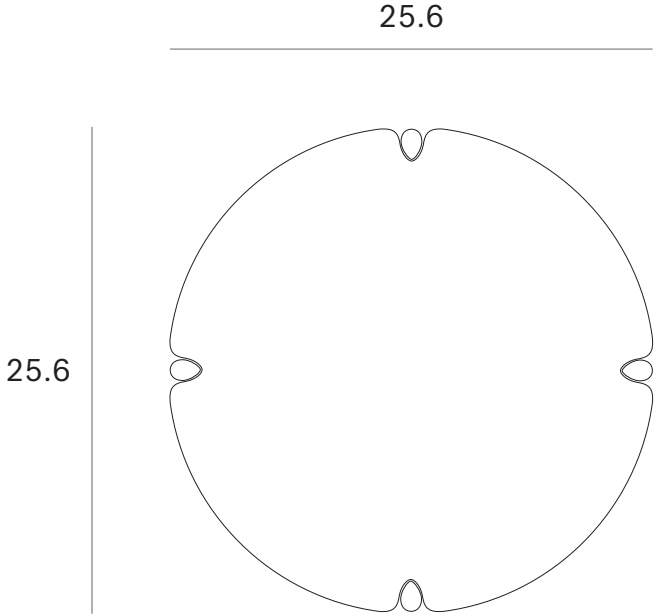

PI coffee table - Dimensions (inches)

35

3

3

3

2
3.5
8
3.5
18

3

80

3

3

2
3.5
11
3.5
15