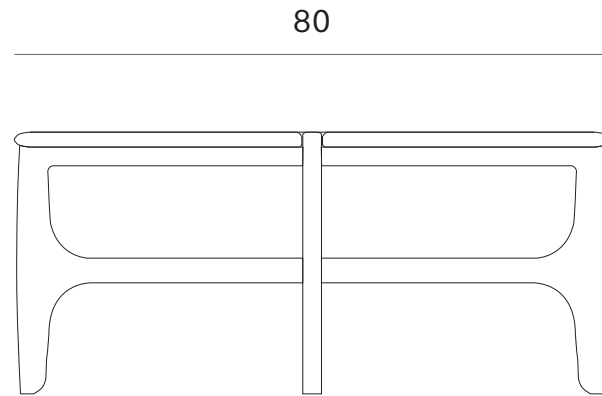

PI coffee table - Dimensions (inches)

35

3

3

3

2
3.5
8
3.5
18

3

80

3

3

2
3.5
11
3.5
15