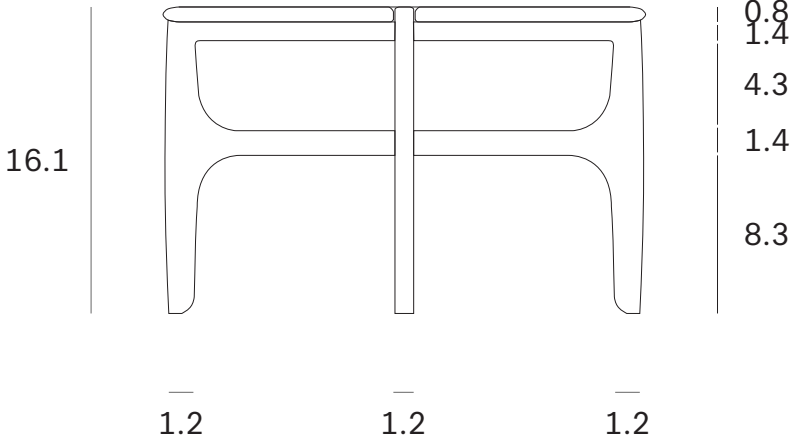

PI coffee table - Dimensions (inches)

35

3

3

3

2
3.5
8
3.5
18

3

80

3

3

2
3.5
11
3.5
15