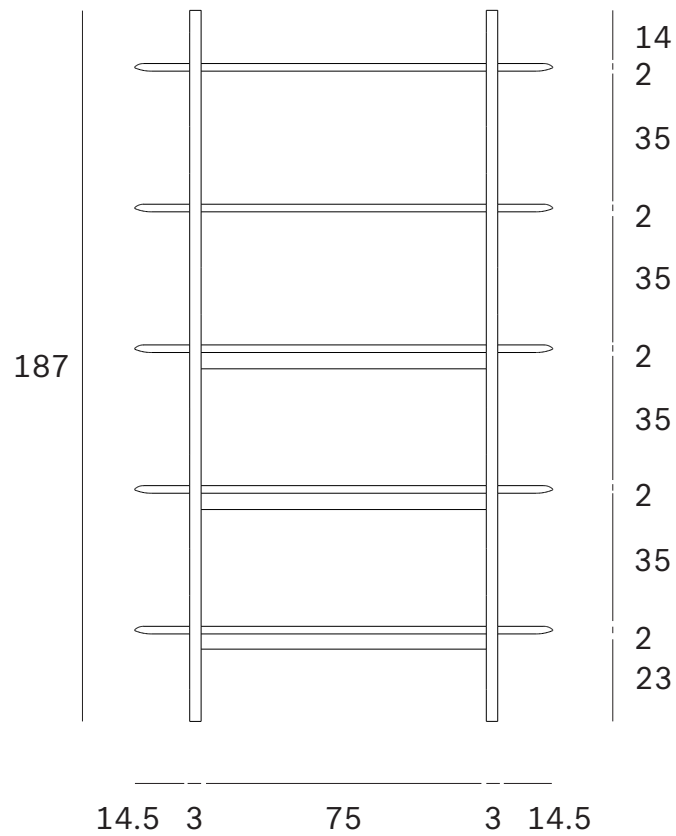

PI rack - Dimensions (cm)

PI rack - Dimensions (inches)