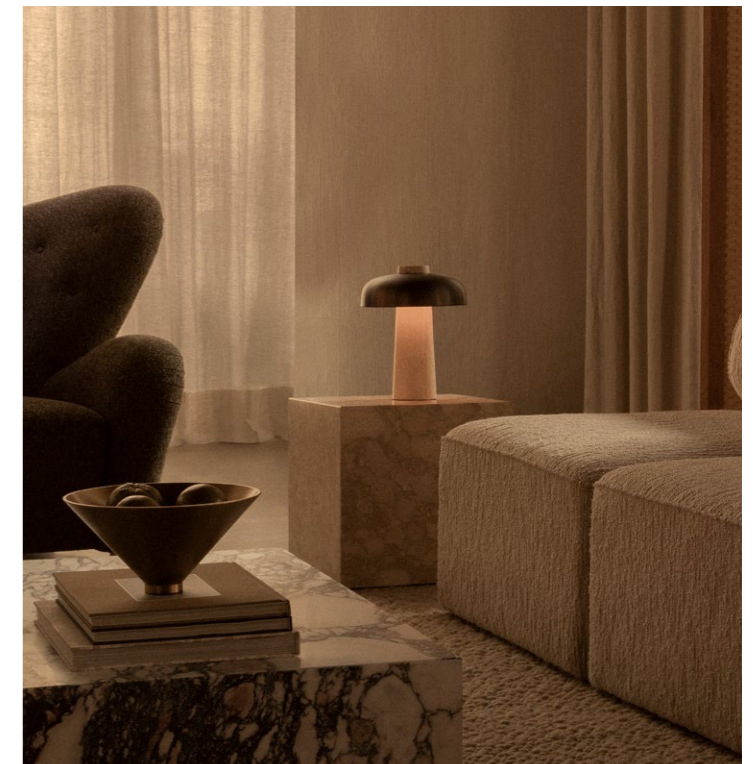

The light diffuses evenly across the unworked stone, left raw to allow the light to highlight its natural imperfections, revealing shadows and an intriguing colour play that seems to stem from the base itself. At precisely the point at which the shade and base meet sits a dimmer switch for adjusting the light intensity. Fitted with a dim-to-warm LED light source, the Reverse Lamp casts warm light on a bedside table or subdued light on a cabinet surface, making it an elegant and characterful solution to a multitude of lighting needs.

“By refining every aspect of the design – reworking specific elements, eliminating ‘noise’ and focusing on the very essence of its being – the final, physical product becomes a function that you appreciate in your everyday life.” – Aleksandar Lazic

About the Designer

Aleksandar Lazic has established a multidisciplinary design studio based in Copenhagen. The studio's design philosophy is founded upon a single concept, balance, and the intention to combine aesthetic traditions of the past with contemporary ideas about function and form.

PRODUCT TYPE
Table lamp

ENVIRONMENT
Indoor

DIMENSIONS
H: 30 cm / 11,8"
Ø: 24 / 10 cm / 9,4" / 3,9"

COLOURS
Beige and bronzed brass.

MATERIALS
Travertine, aluminium, PMMA, adaptor with CE, UL and GB plug.

DIMMER
Yes, on top of shade.
CE certified, tests can be obtained upon request.

REVERSE TABLE LAMP
Designed by *Aleksandar Lazic*