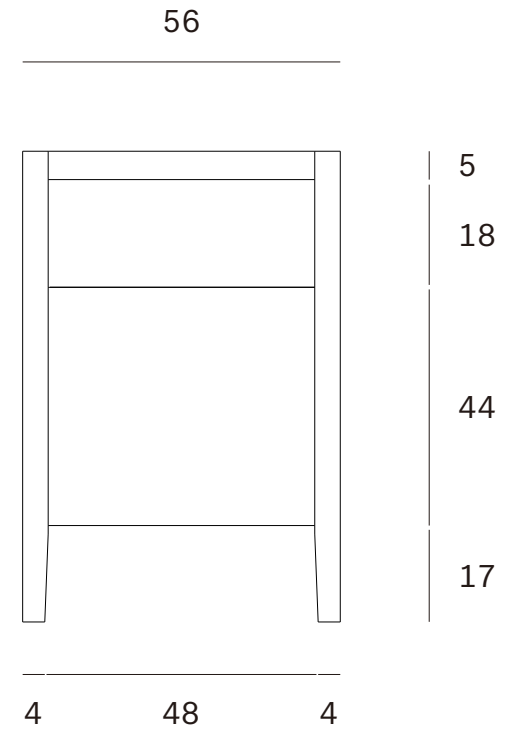

*Ethnicraft*

Spindle dresser - 4 drawers - Dimensions (cm)

*Ethnicraft*

Spindle dresser - 4 drawers - Dimensions (inches)