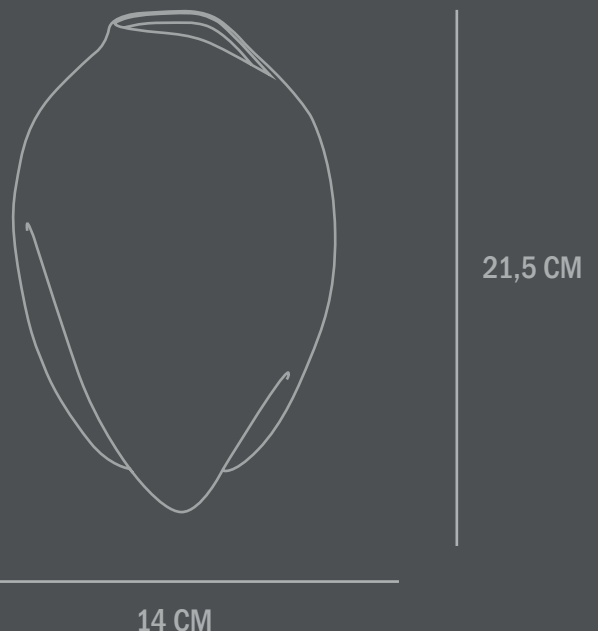

Dimensions: L26,5 / W26 / H26 CM  
Country of origin: CN

Product weight: 2,50 Kgs

Packaging:  
Dimensions: L31,5,5 / W31,5 / H32,5 CM  
Total weight incl. product: 3,5 Kgs  
Number of parcels: 1  
Material: Brown cardboard

26 CM

26,5 CM

Type: Vase - Indoor

Designer / Year of design:  
Kristian Sofus Hansen & Tommy Hyldahl, 2019

Colour: Bone White  
Material: Ceramic

Care instructions:  
Use a soft dry cloth to clean the product.  
Do not use household cleaners.  
Not waterproof

Dimensions: L14 / W14 / H21,5 CM  
Country of origin: CN

Product weight: 1,06 Kgs

Packaging:  
Dimensions: L20 / W20 / H27 CM  
Total weight incl. product: 1,25 Kgs  
Number of parcels: 1  
Material: Brown cardboard