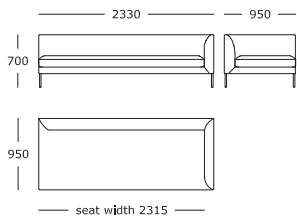

Module 4

2 seater*

Module 5

3.5 seater, left arm*

Module 6

3.5 seater, right arm*

Module 7

3 seater, left arm*

Module 8

3 seater, right arm*

Module 9

2.5 seater, left arm*

Module 10

2.5 seater, right arm*

Module 11

2 seater, left arm*

Seat height: 420 mm

* Back cushions are not included

Module 16

2 seater, terminal right arm - wide*

Module 17

2 seater, chaise open back - left*

Module 18

2 seater chaise open back - right*