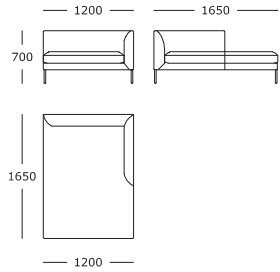

Module 8

3 seater, right arm*

Module 9

2.5 seater, left arm*

Module 10

2.5 seater, right arm*

Module 11

2 seater, left arm*

Module 12

2 seater, right arm*

Module 13

2 seater, chaise no arms - wide

Module 14

2 seater, chaise no arms - long

Module 15

2 seater, terminal left arm - wide

Seat height: 420 mm

* Back cushions are not included

Module 16

2 seater, terminal right arm - wide*

Module 17

2 seater, chaise open back - left*

Module 18

2 seater chaise open back - right*