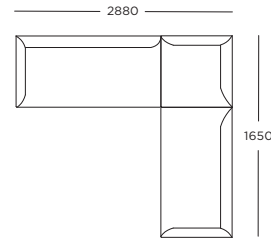

Configuration 3

Modules 9 + 21 + 12