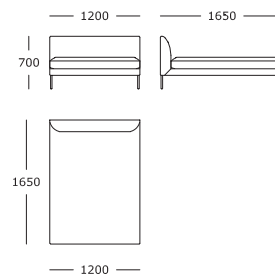

Module 8

3 seater, right arm*

Module 9

2.5 seater, left arm*

Module 10

2.5 seater, right arm*

Module 11

2 seater, left arm*

Module 12

2 seater, right arm*

Module 13

2 seater, chaise no arms - wide

Module 14

2 seater, chaise no arms - long

Module 15

2 seater, terminal left arm - wide

Seat height: 420 mm

* Back cushions are not included

Module 16

2 seater, terminal right arm - wide*

Module 17

2 seater, chaise open back - left*

Module 18

2 seater chaise open back - right*