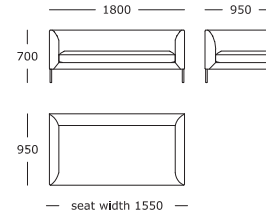

Module 4

2 seater*

Module 5

3.5 seater, left arm*

Module 6

3.5 seater, right arm*

Module 7

3 seater, left arm*

Seat height: 420 mm

* Back cushions are not included

Module 16

2 seater, terminal right arm - wide*

Module 17

2 seater, chaise open back - left*

Module 18

2 seater chaise open back - right*