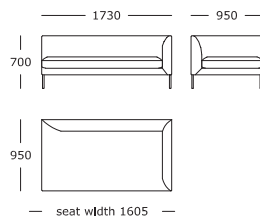

Module 4

2 seater*

Module 5

3.5 seater, left arm*

Module 6

3.5 seater, right arm*

Module 7

3 seater, left arm*

Module 8

3 seater, right arm*

Module 9

2.5 seater, left arm*

Module 10

2.5 seater, right arm*

Module 11

2 seater, left arm*

Module 12

2 seater, right arm*

Module 13

2 seater, chaise no arms - wide

Module 14

2 seater, chaise no arms - long

Module 15

2 seater, terminal left arm - wide

Seat height: 420 mm

* Back cushions are not included

Module 16

2 seater, terminal right arm - wide*

Module 17

2 seater, chaise open back - left*

Module 18

2 seater chaise open back - right*