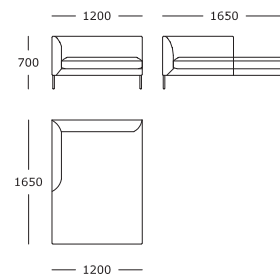

Module 8

3 seater, right arm*

Module 9

2.5 seater, left arm*

Module 10

2.5 seater, right arm*

Module 11

2 seater, left arm*

Module 12

2 seater, right arm*

Module 13

2 seater, chaise no arms - wide

Module 14

2 seater, chaise no arms - long

Module 15

2 seater, terminal left arm - wide

Seat height: 420 mm

* Back cushions are not included

Module 16

2 seater, terminal right arm - wide*

Module 17

2 seater, chaise open back - left*

Module 18

2 seater chaise open back - right*