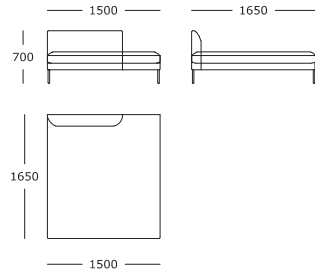

Module 12

2 seater, right arm*

Module 13

2 seater, chaise no arms - wide

Module 14

2 seater, chaise no arms - long

Module 15

2 seater, terminal left arm - wide

Seat height: 420 mm

* Back cushions are not included

Module 16

2 seater, terminal right arm - wide*

Module 17

2 seater, chaise open back - left*

Module 18

2 seater chaise open back - right*