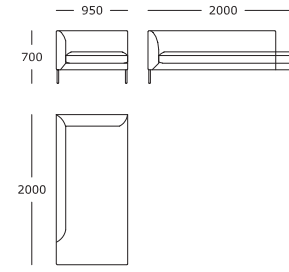

Module 19

2 seater, terminal left arm - long*