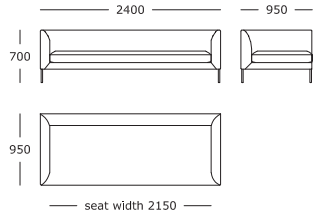

Module 1

3.5 seater*