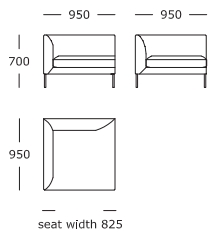

Module 12

2 seater, right arm*

Module 13

2 seater, chaise no arms - wide

Module 14

2 seater, chaise no arms - long

Module 15

2 seater, terminal left arm - wide

Seat height: 420 mm

* Back cushions are not included

Module 16

2 seater, terminal right arm - wide*

Module 17

2 seater, chaise open back - left*

Module 18

2 seater chaise open back - right*

Module 19

2 seater, terminal left arm - long*

Module 20

2 seater, terminal right arm - long*

Module 21

Corner*

Module 22

Centre*

Module 23

Stool

Seat height: 420 mm

* Back cushions are not included

Configuration 1

Modules 9 + 20

Configuration 2

Modules 9 + 17