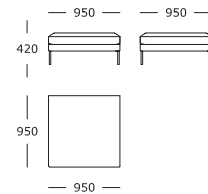

Seat height: 420 mm

* Back cushions are not included

Module 16

2 seater, terminal right arm - wide*

Module 17

2 seater, chaise open back - left*

Module 18

2 seater chaise open back - right*

Module 19

2 seater, terminal left arm - long*

Module 20

2 seater, terminal right arm - long*

Module 21

Corner*

Module 22

Centre*

Module 23

Stool

Seat height: 420 mm

* Back cushions are not included

Configuration 1

Modules 9 + 20

Configuration 2

Modules 9 + 17