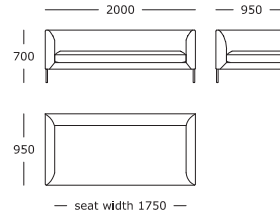

Module 4

2 seater*

Module 5

3.5 seater, left arm*

Module 6

3.5 seater, right arm*

Module 7

3 seater, left arm*

Seat height: 420 mm

* Back cushions are not included

Module 16

2 seater, terminal right arm - wide*

Module 17

2 seater, chaise open back - left*

Module 18

2 seater chaise open back - right*