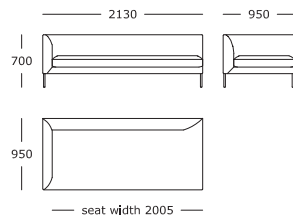

Module 4

2 seater*

Module 5

3.5 seater, left arm*

Module 6

3.5 seater, right arm*

Module 7

3 seater, left arm*

Module 8

3 seater, right arm*

Module 9

2.5 seater, left arm*

Module 10

2.5 seater, right arm*

Module 11

2 seater, left arm*

Seat height: 420 mm

* Back cushions are not included

Module 16

2 seater, terminal right arm - wide*

Module 17

2 seater, chaise open back - left*

Module 18

2 seater chaise open back - right*