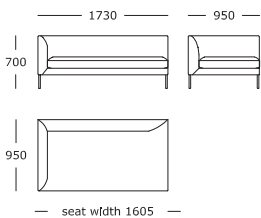

Module 4

2 seater*

Module 5

3.5 seater, left arm*

Module 6

3.5 seater, right arm*

Module 7

3 seater, left arm*

Module 8

3 seater, right arm*

Module 9

2.5 seater, left arm*

Module 10

2.5 seater, right arm*

Module 11

2 seater, left arm*

Module 12

2 seater, right arm*

Module 13

2 seater, chaise no arms - wide

Module 14

2 seater, chaise no arms - long

Module 15

2 seater, terminal left arm - wide

Seat height: 420 mm

* Back cushions are not included

Module 16

2 seater, terminal right arm - wide*

Module 17

2 seater, chaise open back - left*

Module 18

2 seater chaise open back - right*