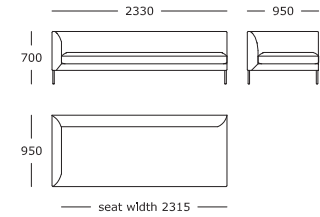

Module 4

2 seater*

Module 5

3.5 seater, left arm*

Module 6

3.5 seater, right arm*

Module 7

3 seater, left arm*

Seat height: 420 mm

* Back cushions are not included

Module 16

2 seater, terminal right arm - wide*

Module 17

2 seater, chaise open back - left*

Module 18

2 seater chaise open back - right*