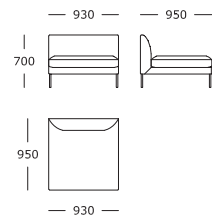

Seat height: 420 mm

* Back cushions are not included

Module 16

2 seater, terminal right arm - wide*

Module 17

2 seater, chaise open back - left*

Module 18

2 seater chaise open back - right*

Module 19

2 seater, terminal left arm - long*

Module 20

2 seater, terminal right arm - long*

Module 21

Corner*

Module 22

Centre*

Module 23

Stool

Seat height: 420 mm

* Back cushions are not included

Configuration 1

Modules 9 + 20

Configuration 2

Modules 9 + 17