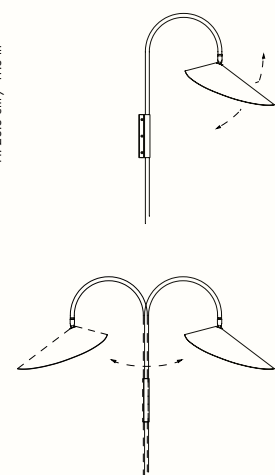

Measurements

Lampshade direction can be adjusted

IP20