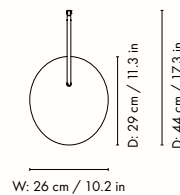

Measurements