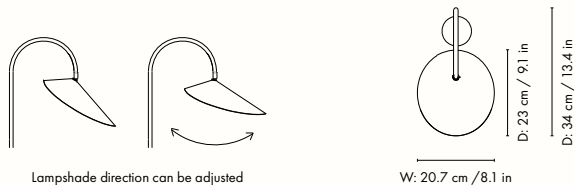

110168693
Cashmere

100132101
Black

Information

Size: W: 20.5 x H: 50 x D: 34 cm /

W: 8.1 x H: 19.7 x D: 13.4 in

Material: Solid black marble base/Solid travertine base. Powder coated iron structure and aluminium lampshade. Electrical components. E12 socket.

Certifications: UL, RoHS. Approved for North America

Classification: IP20, Class II

Country of origin: China

Net weight: 2.9 kg

Packsize: 1

Measurements

IP20

Arum Swivel Wall Lamp Tall

The Arum Swivel Wall Lamp Tall is characterised by an organic shape that is elegantly suspended from a curved metal arch in a leaf-like manner. With the matte, off-white inside of the shade, the lamp provides a soft, evenly distributed light. The arm of the lamp includes a swivel mount, allowing the lamp to turn in all directions, ensuring that the Arum Swivel Wall Lamp Tall will provide optimal light in every situation. The lamp includes a fabric cord with a switch and comes with a wall bracket, making it easy to mount the Arum Swivel Wall Lamp Tall on your desired wall.

1104266360
Cashmere

1104266359
Black

Information

Size: W: 26 x H: 127 x D: 44 cm /

W: 10.2 x H: 50.0 x D: 17.3 in

Material: Powder coated iron structure and aluminium lampshade matte Off-white inside.

Electrical components E12 socket 2.6 metre fabric cord with on/off switch