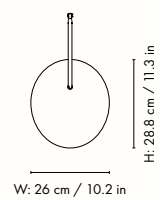

1104266360
Cashmere

1104266359
Black

Information

Size: W: 26 x H: 127 x D: 44 cm /

W: 10.2 x H: 50.0 x D: 17.3 in

Material: Powder coated iron structure and aluminium lampshade matte Off-white inside.

Electrical components E12 socket 2.6 metre fabric cord with on/off switch

1104266330
Cashmere

1104266832
Bronze

1104266329
Cashmere

Information

Size: W: 26 x H: 47 x D: 44 cm /
W: 10.2 x H: 18.5 x D: 17.3 in

Material: Powder coated iron structure and aluminium lampshade matte off-white inside.

Registered design

Certifications: UL, RoHS. Approved for North America

Classification: IP20, Class II

Country of origin: China

Net weight: 0.9 kg

Packsize: 1

Measurements

Lampshade direction can be adjusted

1104266376
Cashmere

1104266375
Black

Information

Size: W: 26 x H: 29 x D: 16 cm /

W: 10.2 x H: 11.4 x D: 6.3 in

Material: Powder coated aluminium lampshade with stainless steel bracket. E12 socket with 2.6 metre fabric cord. Matte off-white inside