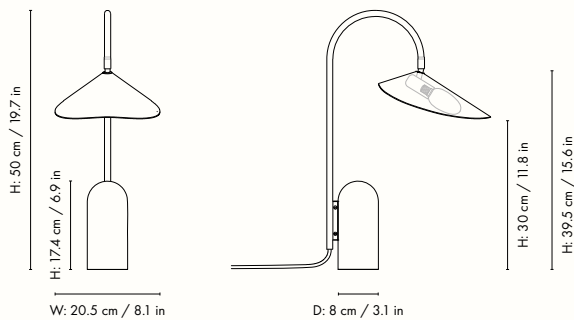

110370693
Cashmere

100370101
Black

Information

Size: W: 25 x H: 136 x D: 42 cm /
W: 9.8 x H: 53.5 x D: 16.5 in
Material: Solid black marble base/Solid travertine base. Powder coated iron structure and aluminium lampshade. Electrical components. E12 socket. 2.6 metre fabric cord. Matte off-white inside
Care: Wipe with a damp cloth
Voltage: 110V - 60Hz
Light source: E12 max 12 watt LED. Bulb not included
Info: Direction of lampshade can be adjusted.
Registered design
Certifications: UL, RoHs. Approved for North America
Classification: IP20, Class II
Country of origin: China
Net weight: 11.7 kg
Packsize: 1

110168693
Cashmere

100132101
Black

Information

Size: W: 20.5 x H: 50 x D: 34 cm /

W: 8.1 x H: 19.7 x D: 13.4 in

Material: Solid black marble base/Solid travertine base. Powder coated iron structure and aluminium lampshade. Electrical components. E12 socket.

Certifications: UL, RoHS. Approved for North America

Classification: IP20, Class II

Country of origin: China

Net weight: 2.9 kg

Packsize: 1

Measurements

IP20

Arum Swivel Wall Lamp Tall

1104266360
Cashmere

1104266359
Black

Information

Size: W: 26 x H: 127 x D: 44 cm /

W: 10.2 x H: 50.0 x D: 17.3 in

Material: Powder coated iron structure and aluminium lampshade matte Off-white inside.

Electrical components E12 socket 2.6 metre fabric cord with on/off switch