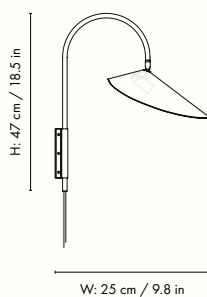

Measurements

Lampshade direction can be adjusted

IP20