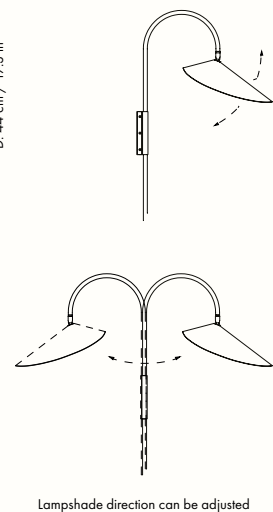

The Arum Swivel Wall Lamp Tall is characterised by an organic shape that is elegantly suspended from a curved metal arch in a leaf-like manner. With the matte, off-white inside of the shade, the lamp provides a soft, evenly distributed light. The arm of the lamp includes a swivel mount, allowing the lamp to turn in all directions, ensuring that the Arum Swivel Wall Lamp Tall will provide optimal light in every situation. The lamp includes a fabric cord with a switch and comes with a wall bracket, making it easy to mount the Arum Swivel Wall Lamp Tall on your desired wall.

1104266360
Cashmere

1104266359
Black

Information

Size: W: 26 x H: 127 x D: 44 cm /

W: 10.2 x H: 50.0 x D: 17.3 in

Material: Powder coated iron structure and aluminium lampshade matte Off-white inside.

Electrical components E12 socket 2.6 metre fabric cord with on/off switch

Classification: IP20, Class II

Country of origin: China

Net weight: 1.4 kg

Packsize: 1

Measurements

Arum Swivel Wall Lamp

The Arum Swivel Wall Lamp is characterised by an organic shape that is elegantly suspended from a curved metal arch in a leaf-like manner. With the matte, off-white inside of the shade, the lamp provides a soft, evenly distributed light. The arm of the lamp includes a swivel mount, allowing the lamp to turn in all directions, ensuring that the Arum Swivel Wall Lamp will provide optimal light in every situation. The lamp includes a fabric cord with a switch and comes with a wall bracket, making it easy to mount the Arum Swivel Wall Lamp on your desired wall.

1104266330
Cashmere

1104266832
Bronze

1104266329
Cashmere

Information

Size: W: 26 x H: 47 x D: 44 cm /
W: 10.2 x H: 18.5 x D: 17.3 in

Material: Powder coated iron structure and aluminium lampshade matte off-white inside.