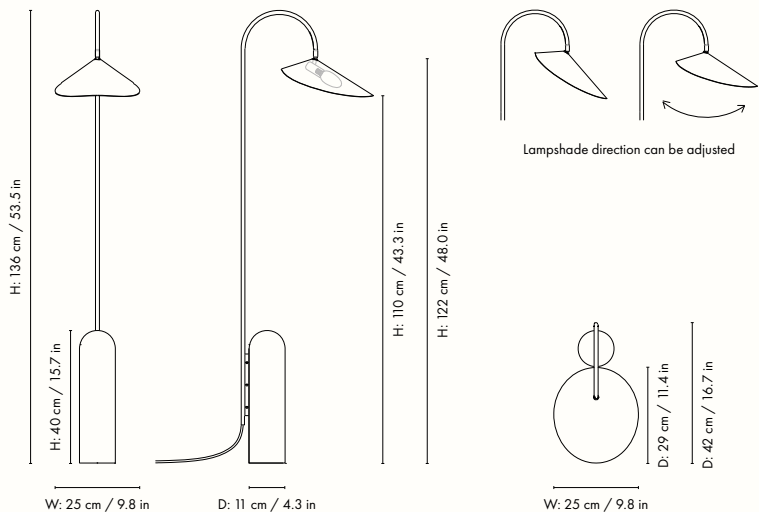

Measurements