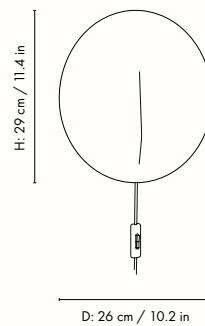

Measurements