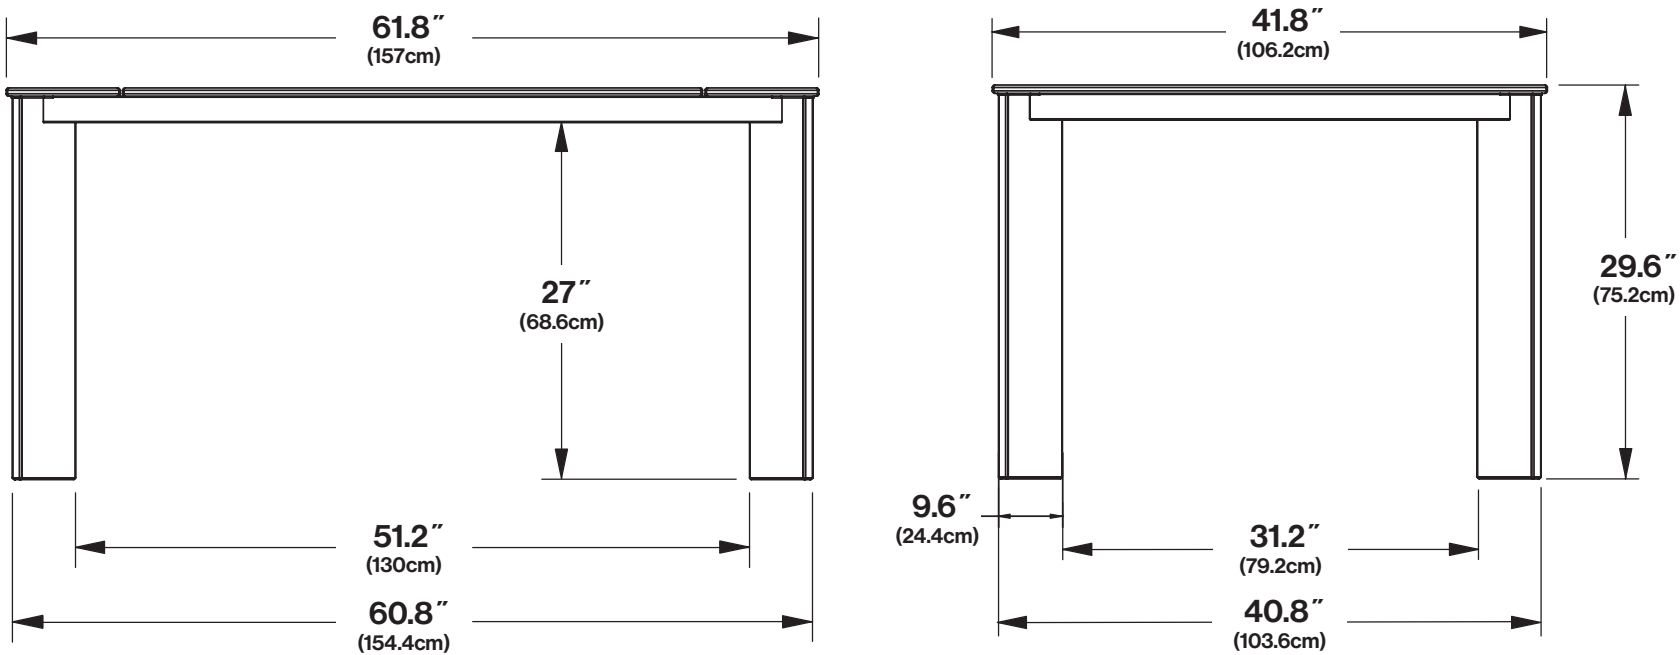

here and there table 42

LL-HAT-DNT42-(COLOR CODE)

dimensions:

width: 41.8" (106.2cm)
depth: 40.8" (103.6cm)
height: 29.6" (75.2cm)

weight:

82 lbs (37.2kg)

materials:

HDPE, Powder Coated Aluminum,
and Powder Coated Stainless Steel

dimensions:

width: 61.8" (157cm)
depth: 41.8" (106.2cm)
height: 29.6" (75.2cm)

weight:

104 lbs (47.2kg)

materials:

HDPE, Powder Coated Aluminum,
and Powder Coated Stainless Steel

● **optional umbrella hole:**

dimensions:

width: 85.8" (217.9cm)
depth: 41.8" (106.2cm)
height: 29.6" (75.2cm)

weight:

183 lbs (83kg)

materials:

HDPE, Powder Coated Aluminum,
and Powder Coated Stainless Steel

● optional umbrella hole:

LL-HAT-DNT86-U-(COLOR CODE)
diameter: Ø2" (Ø5.1cm)