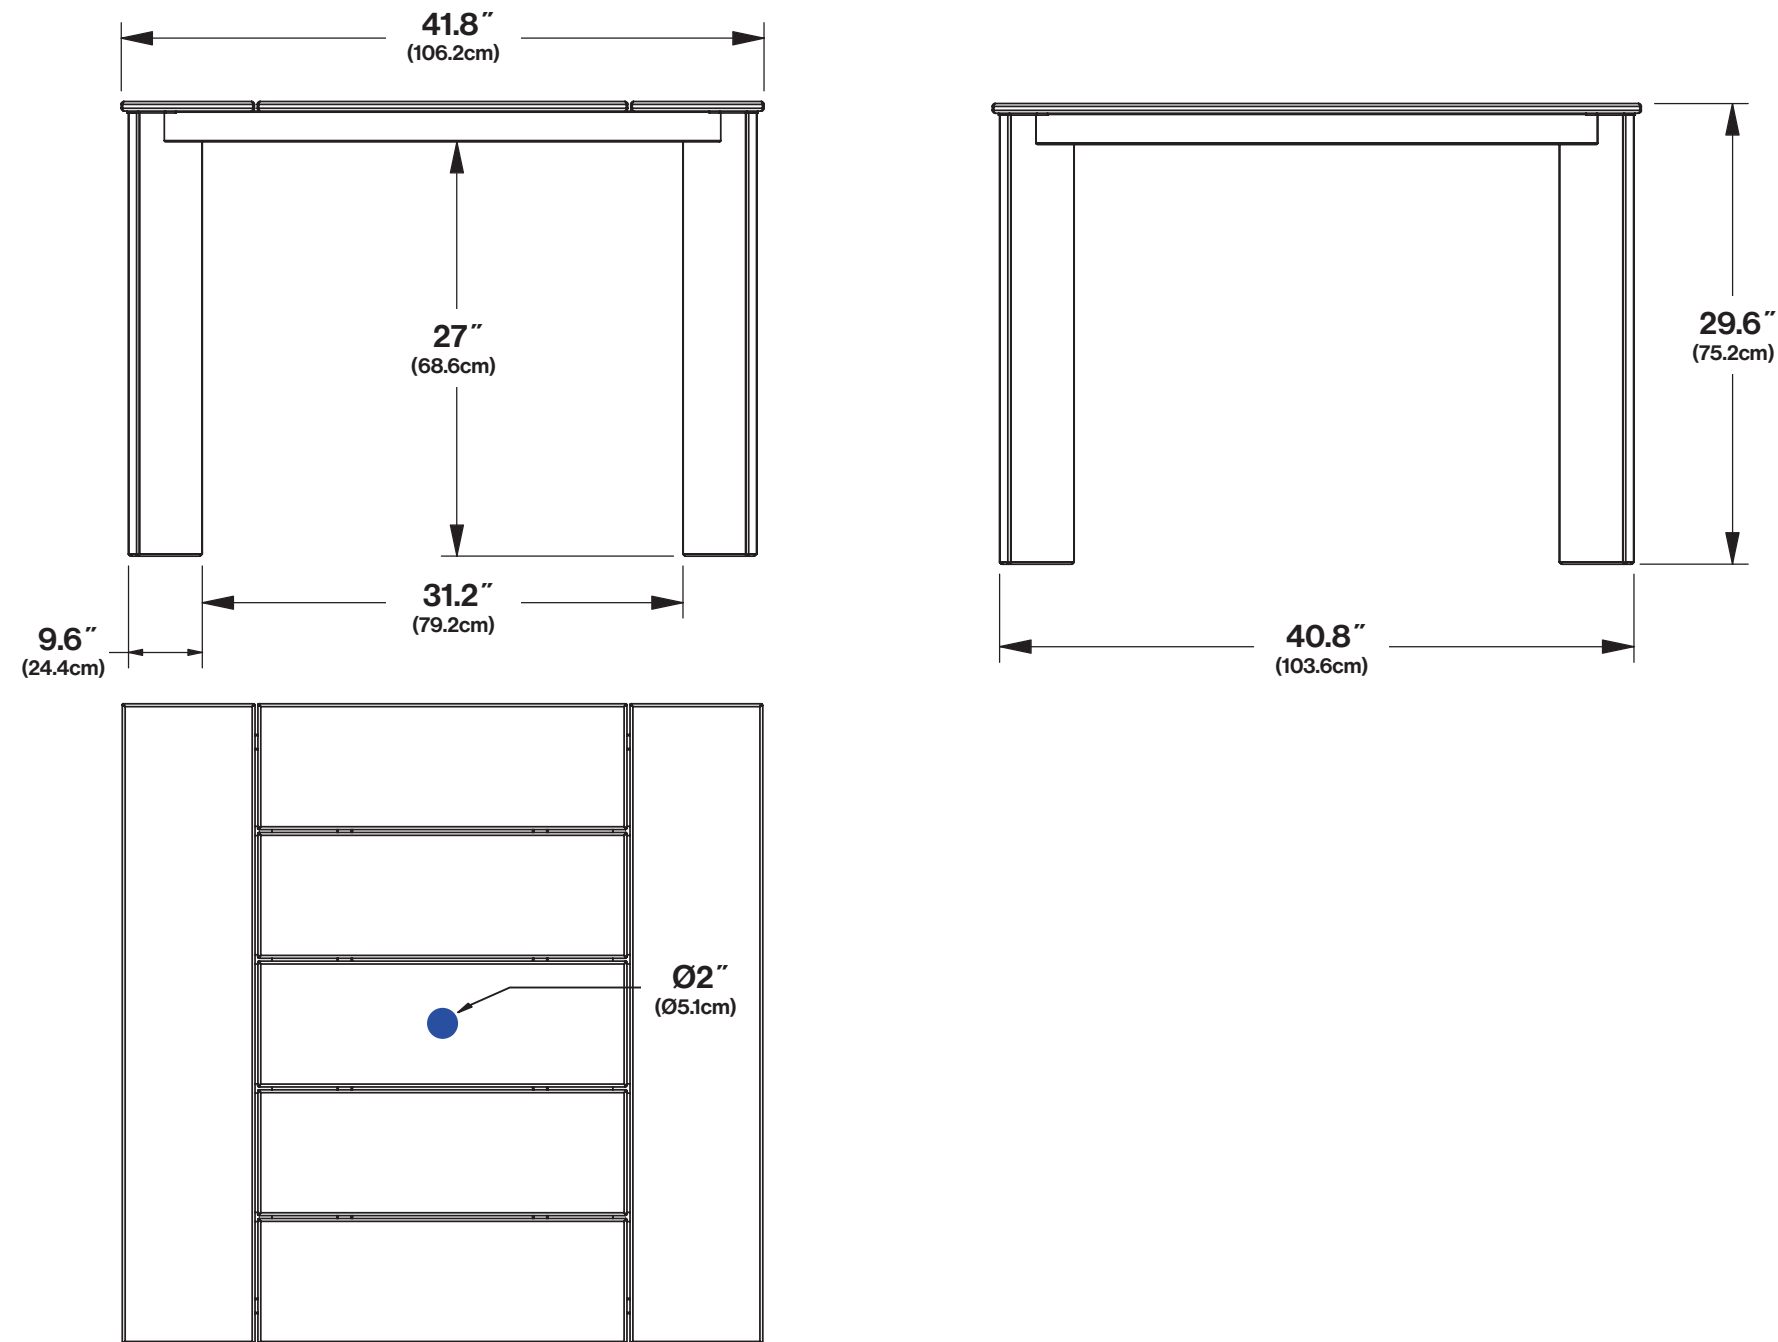

here and there table 42

LL-HAT-DNT42-(COLOR CODE)

dimensions:

width: 41.8" (106.2cm)
depth: 40.8" (103.6cm)
height: 29.6" (75.2cm)

weight:

82 lbs (37.2kg)

materials:

HDPE, Powder Coated Aluminum,
and Powder Coated Stainless Steel

● optional umbrella hole:

LL-HAT-DNT42-U-(COLOR CODE)
diameter: Ø2" (Ø5.1cm)

shipping method:

oversized

assembly type:

knocked down

shipping dimensions:

pallet

hdpe colors:

● SAGE	LL-HAT-DNT42-SG
● FOG	LL-HAT-DNT42-FG
● CHARCOAL GREY	LL-HAT-DNT42-CG
● BLACK	LL-HAT-DNT42-BL

Rooted in timeless simplicity, the Here and There Collection reimagines the 'Leopold bench,' an archetype originated by renowned American conservationist, and founder of ecology, Aldo Leopold, for modern outdoor living. Developed with design studio Argenta Park, the collection transforms a familiar, functional form into a refined family of pieces including a bench, dining chair, and dining tables. Featuring enhanced contours for comfort, clean joinery, hidden fasteners, and Loll's durable recycled materials, the result is a contemporary expression of Leopold's legacy of environmental preservation built for how people gather today.

security options:

SURFACE MOUNT

use with:

here and there tables