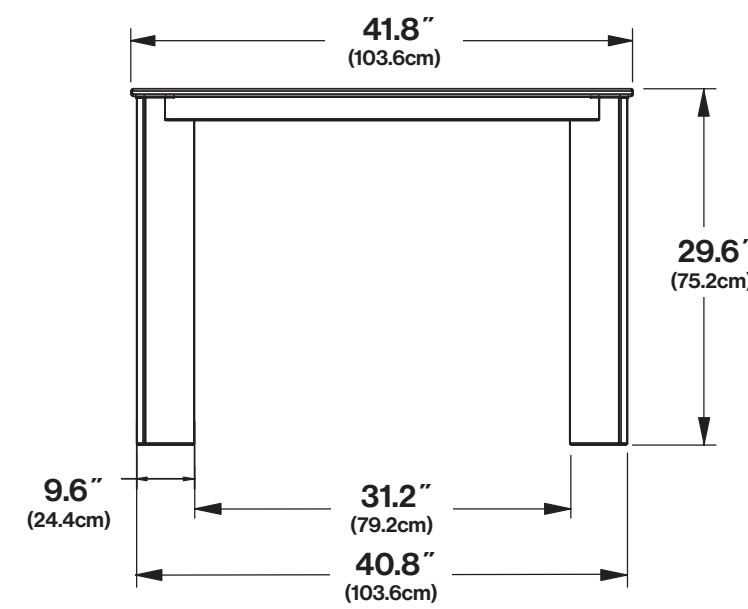

here and there table 86

LL-HAT-DNT86-(COLOR CODE)

dimensions:

width: 85.8" (217.9cm)
depth: 41.8" (106.2cm)
height: 29.6" (75.2cm)

weight:

183 lbs (83kg)

materials:

HDPE, Powder Coated Aluminum,
and Powder Coated Stainless Steel

● optional umbrella hole:

LL-HAT-DNT86-U-(COLOR CODE)
diameter: Ø2" (Ø5.1cm)

shipping method:

oversized

assembly type:

knocked down

shipping dimensions:

pallet

hdpe colors:

● SAGE	LL-HAT-DNT86-SG
● FOG	LL-HAT-DNT86-FG
● CHARCOAL GREY	LL-HAT-DNT86-CG
● BLACK	LL-HAT-DNT86-BL

Rooted in timeless simplicity, the Here and There Collection reimagines the 'Leopold bench,' an archetype originated by renowned American conservationist, and founder of ecology, Aldo Leopold, for modern outdoor living. Developed with design studio Argenta Park, the collection transforms a familiar, functional form into a refined family of pieces including a bench, dining chair, and dining tables. Featuring enhanced contours for comfort, clean joinery, hidden fasteners, and Loll's durable recycled materials, the result is a contemporary expression of Leopold's legacy of environmental preservation built for how people gather today.

security options:

SURFACE MOUNT

use with:

here and there dining chair

Shown above: LL-HAT-DNT62-CG

3D MODELS/SPECS
WARRANTY/SECURITY