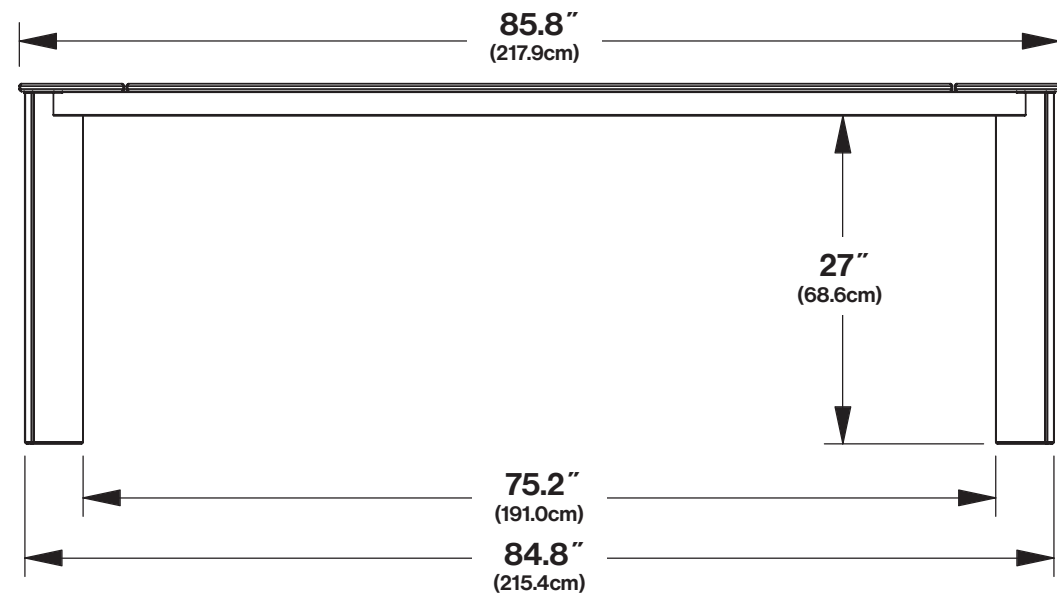

here and there table 86

LL-HAT-DNT86-(COLOR CODE)

dimensions:

width: 85.8" (217.9cm)
depth: 41.8" (106.2cm)
height: 29.6" (75.2cm)

weight:

183 lbs (83kg)

materials:

HDPE, Powder Coated Aluminum,
and Powder Coated Stainless Steel

● optional umbrella hole:

LL-HAT-DNT86-U-(COLOR CODE)
diameter: Ø2" (Ø5.1cm)

shipping method:

oversized

assembly type:

knocked down

shipping dimensions:

pallet

hdpe colors:

● SAGE	LL-HAT-DNT86-SG
● FOG	LL-HAT-DNT86-FG
● CHARCOAL GREY	LL-HAT-DNT86-CG
● BLACK	LL-HAT-DNT86-BL

Rooted in timeless simplicity, the Here and There Collection reimagines the 'Leopold bench,' an archetype originated by renowned American conservationist, and founder of ecology, Aldo Leopold, for modern outdoor living. Developed with design studio Argenta Park, the collection transforms a familiar, functional form into a refined family of pieces including a bench, dining chair, and dining tables. Featuring enhanced contours for comfort, clean joinery, hidden fasteners, and Loll's durable recycled materials, the result is a contemporary expression of Leopold's legacy of environmental preservation built for how people gather today.

security options:

SURFACE MOUNT

use with:

here and there dining chair

Shown above: LL-HAT-DNT62-CG

3D MODELS/SPECS
WARRANTY/SECURITY