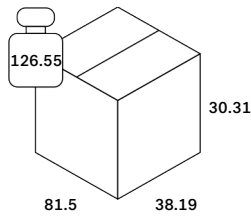

[Assembly Instructions](#)

[Care Instruction - Upholstered Fabric](#)

[Line Drawing](#)

Finishing

Upholstery covering	
Type	Structured
Color	Beige
Swatch	MAR-100298

Dimensions

General Dimensions	
Width (in)	80.5
Depth (in)	36
Height (in)	30
Net weight (lbs)	95.24

N701 sofa - Beige fabric - 2 seater

205/91/76

20196

Packaging

Packaging General		Packaging Material Details				
Packaging with outer crate	No	Material	Weight (gram)	Percentage	Recycled	Recyclable
Packaging with inner pallet	No	LDPE	648	5%	No	Yes
Carton box density (burst strength)	275 lbs per square inch	CARTON/PAPER	13,552	95%	No	Yes

Packaging Details

Pack length (in)	81.5	Vol (ft3)	54.6
Pack width (in)	38.19	GW (lbs)	126.55
Pack thickness (in)	30.31	EAN	5404023631053

Test, Label and Certificates

Strength, Durability, and Stability

Are tested according to