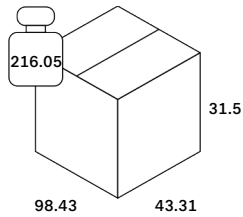

Upholstery covering	
Type	Structured
Color	Chalk
Swatch	MAR-100367

Dimensions

General Dimensions	
Width (in)	96
Depth (in)	42
Height (in)	28.5
Net weight (lbs)	189.6

Figur sofa - Chalk fabric - 3 seater 244/107/72

21403

Packaging

Packaging General	
Packaging with outer crate	No
Packaging with inner pallet	No
Carton box density (burst strength)	175 lbs per square inch

Packaging Material Details				
Material	Weight (gram)	Percentage	Recycled	Recyclable

Packaging Details

Pack length (in)	98.43	Vol (ft3)	77.69
Pack width (in)	43.31	GW (lbs)	216.05
Pack thickness (in)	31.5	EAN	5404023628473

Test, Label and Certificates

Strength, Durability, and Stability

Are tested according to

Attribute	Value
Armrest height	24.81 inch
Seat width	81.5 inch
Seat depth	31.5 inch
Seat height	16.5 inch

Functionality

Attribute	Value
Comfortably seats up to	3 people
Max. load furniture	826.74 lbs

Other