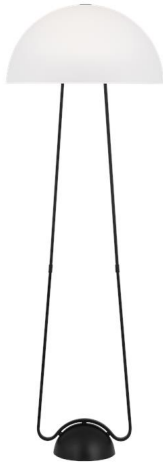

VISUAL COMFORT & Co.

KT1381MBK1: Floor Lamp

Dimensions:

Diameter: 20.0"
Width: 20.0"
Height: 57.5"

Wire: 96" (color;Black)
Switch Type: In-Line On-Off Switch
Switch Location: At Floor
Connection: Plug Into Box
Watts: 9
Lumens: 800
Bulb Temp: 3000 °K

Bulbs:

1 - LEDE26 Medium A19 9.0w Max. 120v included
 0 - Medium A19 60.0w Max. 120v Not included

Features:

- LED Bulbs are an efficient, versatile and durable light source that deliver exceptional performance.
- Meets Title 24 energy efficiency standards
- Title 24 compliant when used with included Joint Appendix (JA8) approved lamp.

Material List:

1 Body - Steel - Midnight Black

Safety Listing:

Safety Listed for Dry Locations

Collection: Nido

UPC #:014817640373

Finish: Midnight Black (MBK)

Shade / Glass / Diffuser Details:

Part	Material	Finish	Quantity	Item Number	Length	Width	Height	Diameter	Fitter Diameter	Shade Top Length	Shade Top Width	Shade Top Diameter
Shade	Glass	Etched White	1				10.0	20.0				
Diffuser	Glass	White Opal Etched Cased	1				8.12	13.38				