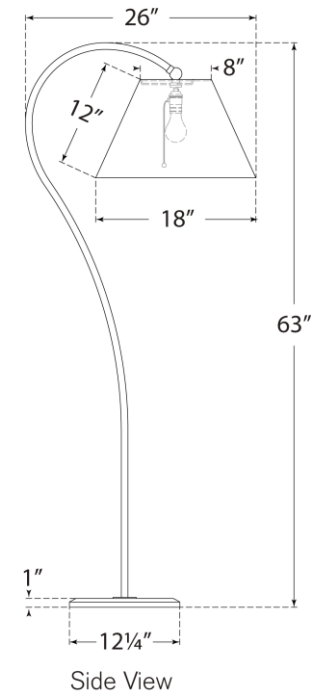

TEAR SHEET

Dume Large Arched Floor Lamp

Item # AL 1060AI-NAB

Designer: Amber Lewis

Height: 63"

Width: 18"

Extension: 26"

Base: 12.5" Round

Finishes: AI, HAB

Shade Treatments: L, NAB

Shade Details: 8" x 18" x 12"

Socket: E26 Dimmer

Wattage: 15 LED A19

Weight: 22 Pounds

Top View

Side View