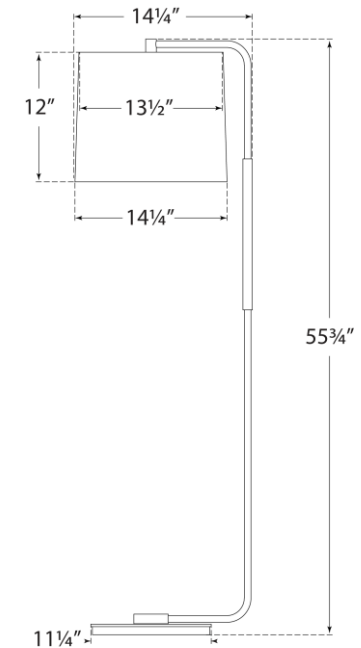

TEAR SHEET

Swing Articulating Floor Lamp

Item # BBL 1070SS-L

Designer: Barbara Barry

Height: 54.75"

Width: 13.5"

Extension: 14.25"

Base: 11.25" Round

Finishes: BZ, SB, SS

Shade Treatments: L

Shade Details: 13.5" x 14.25" x 12"

Socket: E26 Keyless w/ Foot Switch

Wattage: 75 A19

Weight: 19 Pounds

Side View