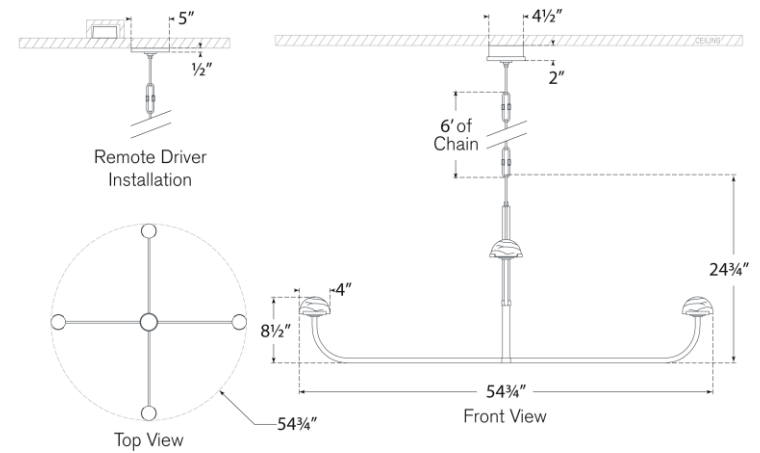

Shade Treatments: ALB

Socket: Dedicated LED

Wattage: 28w (3300lm)

Weight: 41 Pounds

Note: UL Only | Alabaster is a Natural Stone | Variations in Color and Texture are Expected

TEAR SHEET

Pedra Two Tier Shallow Chandelier

Item # KW 5624BZ-ALB

Designer: Kelly Wearstler

Height: 24.75"

Width: 54.75"

Canopy: 4.5" Round

Finishes: AB, BZ, PN

Shade Treatments: ALB

Socket: Dedicated LED

Wattage: 18w (2100lm)

Weight: 14 Pounds

Note: UL Only | Alabaster is a Natural Stone | Variations in Color and Texture are Expected

TEAR SHEET

Pedra 56" Linear Chandelier

Item # KW 5625PN-ALB

Designer: Kelly Wearstler

Height: 21.5"

Width: 56.75"

Canopy: 4.5" Round

Finishes: AB, BZ, PN

Shade Treatments: ALB

Socket: Dedicated LED

Wattage: 9w (1000lm)

Weight: 10 Pounds