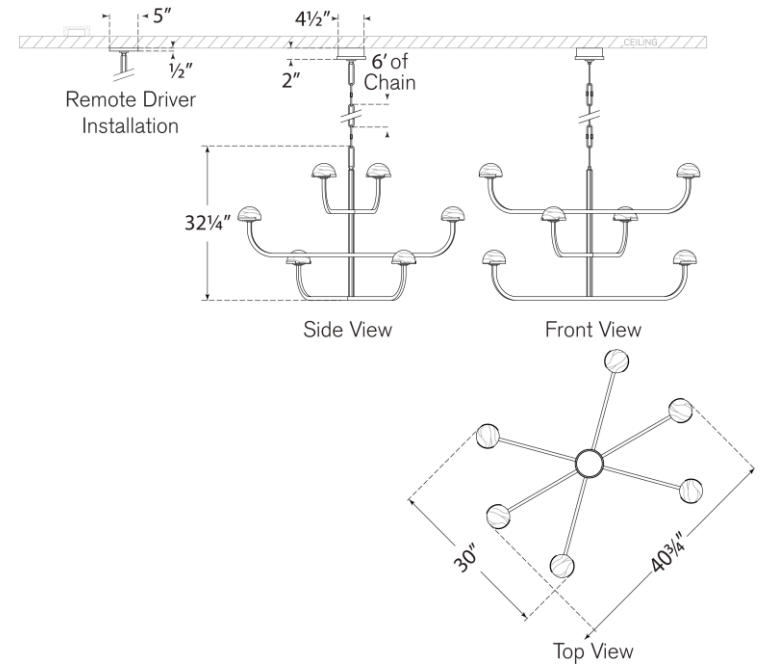

TEAR SHEET

Pedra Three Tier Shallow Chandelier

Item # KW 5623AB-ALB

Designer: Kelly Wearstler

Height: 32.25"

Width: 40.75"

Canopy: 4.5" Round

Finishes: AB, BZ, PN

Shade Treatments: ALB

Socket: Dedicated LED

Wattage: 28w (3300lm)

Weight: 41 Pounds

Note: UL Only | Alabaster is a Natural Stone | Variations in Color and Texture are Expected

TEAR SHEET

Pedra Two Tier Shallow Chandelier

Item # KW 5624BZ-ALB

Designer: Kelly Wearstler

Height: 24.75"

Width: 54.75"

Canopy: 4.5" Round

Finishes: AB, BZ, PN

Shade Treatments: ALB

Socket: Dedicated LED

Height: 21.5"

Width: 56.75"

Canopy: 4.5" Round

Finishes: AB, BZ, PN

Shade Treatments: ALB

Socket: Dedicated LED

Wattage: 9w (1000lm)

Weight: 10 Pounds