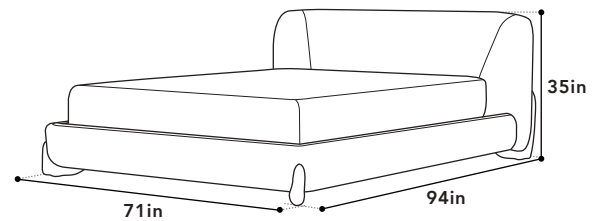

COLOR OAT
MATERIAL TWEED

CONTENT 100% POLYESTER
RUB COUNT <25,000

QUEEN DIMENSIONS

WIDTH 71"
DEPTH 94"
HEIGHT 35"
WEIGHT CAP 250KG

SIDE RAIL HEIGHT -
SIDE RAIL DEPTH -
SLAT INSET -
LEG HEIGHT -

HEADBOARD 1/4

BOX WIDTH -"
BOX DEPTH -"
BOX HEIGHT -"
BOX WEIGHT N I G
PACKAGING CARTON

SPRING FRAME 2/4

BOX WIDTH -"
BOX DEPTH -"
BOX HEIGHT -"
BOX WEIGHT N I G
PACKAGING CARTON

HARDWARE + LEGS 3/4 + HYDRAULIC + CROSSBAR

COLOR OAT
MATERIAL TWEED

CONTENT 100% POLYESTER
RUB COUNT <25,000

QUEEN DIMENSIONS

WIDTH 86"
DEPTH 94"
HEIGHT 35"
WEIGHT CAP 250KG

SIDE RAIL HEIGHT -
SIDE RAIL DEPTH -
SLAT INSET -
LEG HEIGHT -

HEADBOARD 1/4