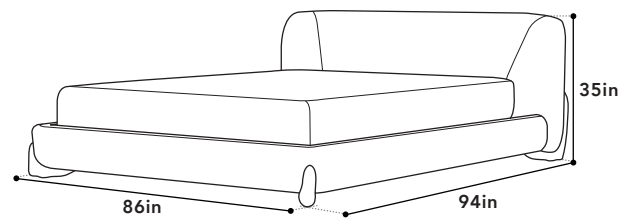

COLOR OAT
MATERIAL TWEED

CONTENT 100% POLYESTER
RUB COUNT <25,000

QUEEN DIMENSIONS

WIDTH 71"
DEPTH 94"
HEIGHT 35"
WEIGHT CAP 250KG

SIDE RAIL HEIGHT -
SIDE RAIL DEPTH -
SLAT INSET -
LEG HEIGHT -

HEADBOARD 1/4

BOX WIDTH -"
BOX DEPTH -"
BOX HEIGHT -"
BOX WEIGHT N I G
PACKAGING CARTON

FOOTBOARD + SIDE RAILS 4/4 + CENTER BAR SUPPORT

BOX WIDTH -"
BOX DEPTH -"
BOX HEIGHT -"
BOX WEIGHT N I G
PACKAGING CARTON

FEATURES

COLOR OAT
MATERIAL TWEED

CONTENT 100% POLYESTER
RUB COUNT <25,000

QUEEN DIMENSIONS

WIDTH 86"
DEPTH 94"
HEIGHT 35"
WEIGHT CAP 250KG

SIDE RAIL HEIGHT -
SIDE RAIL DEPTH -
SLAT INSET -
LEG HEIGHT -

HEADBOARD 1/4

BOX WIDTH -"
BOX DEPTH -"
BOX HEIGHT -"
BOX WEIGHT N I G
PACKAGING CARTON

SPRING FRAME 2/4

BOX WIDTH -"
BOX DEPTH -"
BOX HEIGHT -"
BOX WEIGHT N I G
PACKAGING CARTON

HARDWARE + LEGS 3/4 + HYDRAULIC + CROSSBAR