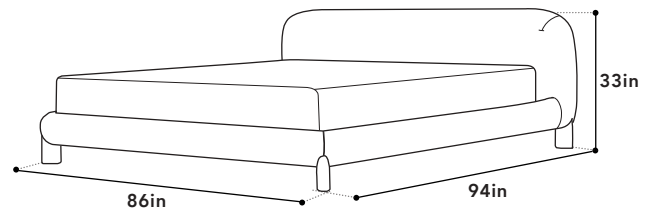

COLOR CREAM LATTE
MATERIAL TWEED

CONTENT 100% POLYESTER
RUB COUNT -

QUEEN DIMENSIONS

WIDTH 70"
DEPTH 94"
HEIGHT 33"
WEIGHT CAP 250KG

SIDE RAIL HEIGHT -
SIDE RAIL DEPTH -
SLAT INSET -
LEG HEIGHT -

HEADBOARD 1/4

COLOR CREAM LATTE
MATERIAL TWEED

CONTENT 100% POLYESTER
RUB COUNT -

QUEEN DIMENSIONS

WIDTH 86"
DEPTH 94"
HEIGHT 33"
WEIGHT CAP 250KG

SIDE RAIL HEIGHT -
SIDE RAIL DEPTH -
SLAT INSET -
LEG HEIGHT -

HEADBOARD 1/4

BOX WIDTH 88"
BOX DEPTH 12"
BOX HEIGHT 29"
BOX WEIGHT 30N | 34G
PACKAGING CARTON

SPRING FRAME 2/4

BOX WIDTH 40"
BOX DEPTH 82"
BOX HEIGHT 6"
BOX WEIGHT 23N | 25G
PACKAGING CARTON

**HARDWARE + LEGS 3/4
+ HYDRAULIC + CROSSBAR**