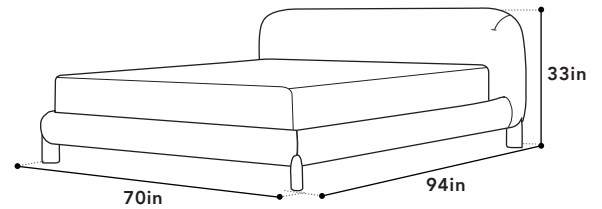

COLOR CREAM LATTE
MATERIAL TWEED

CONTENT 100% POLYESTER
RUB COUNT -

QUEEN DIMENSIONS

WIDTH 70"
DEPTH 94"
HEIGHT 33"
WEIGHT CAP 250KG

SIDE RAIL HEIGHT -
SIDE RAIL DEPTH -
SLAT INSET -
LEG HEIGHT -

HEADBOARD 1/4

BOX WIDTH 72"
BOX DEPTH 12"
BOX HEIGHT 29"
BOX WEIGHT 24N | 28G
PACKAGING CARTON

SPRING FRAME 2/4

BOX WIDTH 62"
BOX DEPTH 82"
BOX HEIGHT 3"
BOX WEIGHT 21N | 23G
PACKAGING CARTON

**HARDWARE + LEGS 3/4
+ HYDRAULIC + CROSSBAR**

BOX WIDTH 20"
BOX DEPTH 10"
BOX HEIGHT 10"
BOX WEIGHT 5N | 6G
PACKAGING CARTON

**FOOTBOARD + SIDE RAILS 4/4
+ CENTER BAR SUPPORT**

BOX WIDTH 86"
BOX DEPTH 15"
BOX HEIGHT 4"
BOX WEIGHT 18N | 22G
PACKAGING CARTON

COLOR CREAM LATTE
MATERIAL TWEED

CONTENT 100% POLYESTER
RUB COUNT -

QUEEN DIMENSIONS

WIDTH 86"
DEPTH 94"
HEIGHT 33"
WEIGHT CAP 250KG

SIDE RAIL HEIGHT -
SIDE RAIL DEPTH -
SLAT INSET -
LEG HEIGHT -

HEADBOARD 1/4